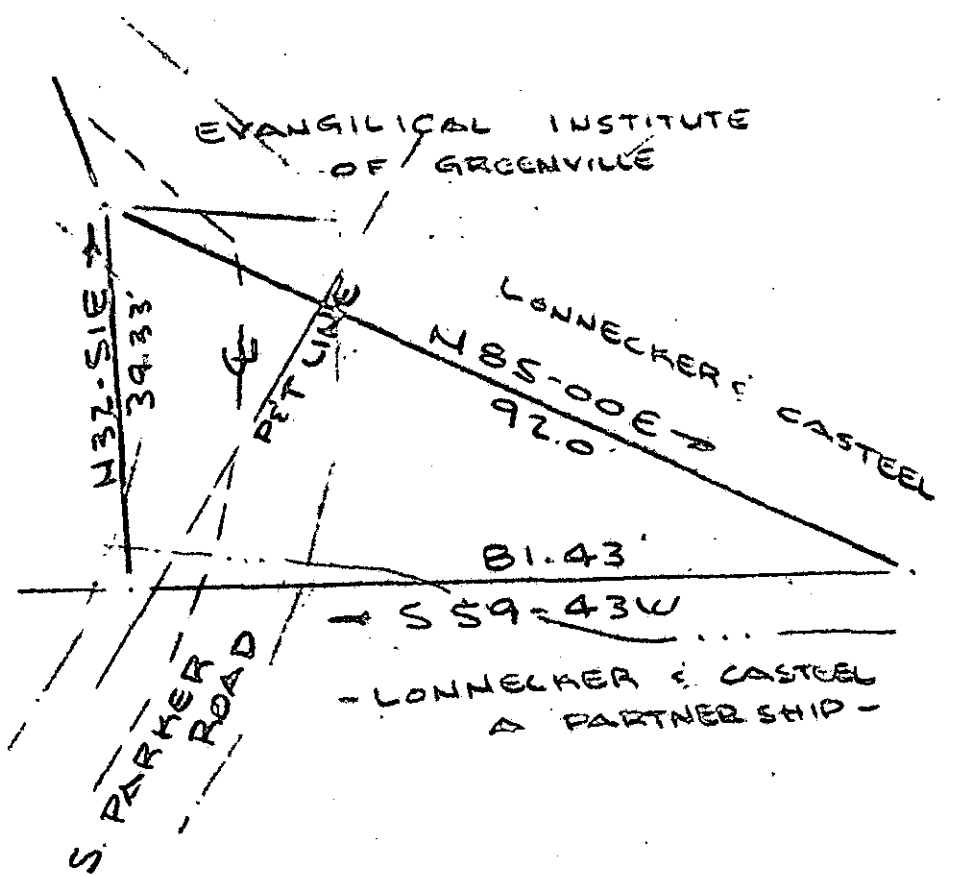

FILED
GREENVILLE CO. S.C.
NOV 24 4 18 PM '80
DONNIE S. TANKERSLEY
R.M.C.

NOTE: PLAT PREPARED FROM
COMPUTATION ONLY
NO FIELD-WORK.

- PHILLIPS -

PREPARED FOR
H. D. LONNECKER
NEAR GREENVILLE, S.C.
SCALE 1" = 20' 13 OCT 1980

✓ 8-J-1

15926

R. B. Bruce

CAROLINA SURVEYING Co.
112 MANLY ST.
GREENVILLE, S.C.